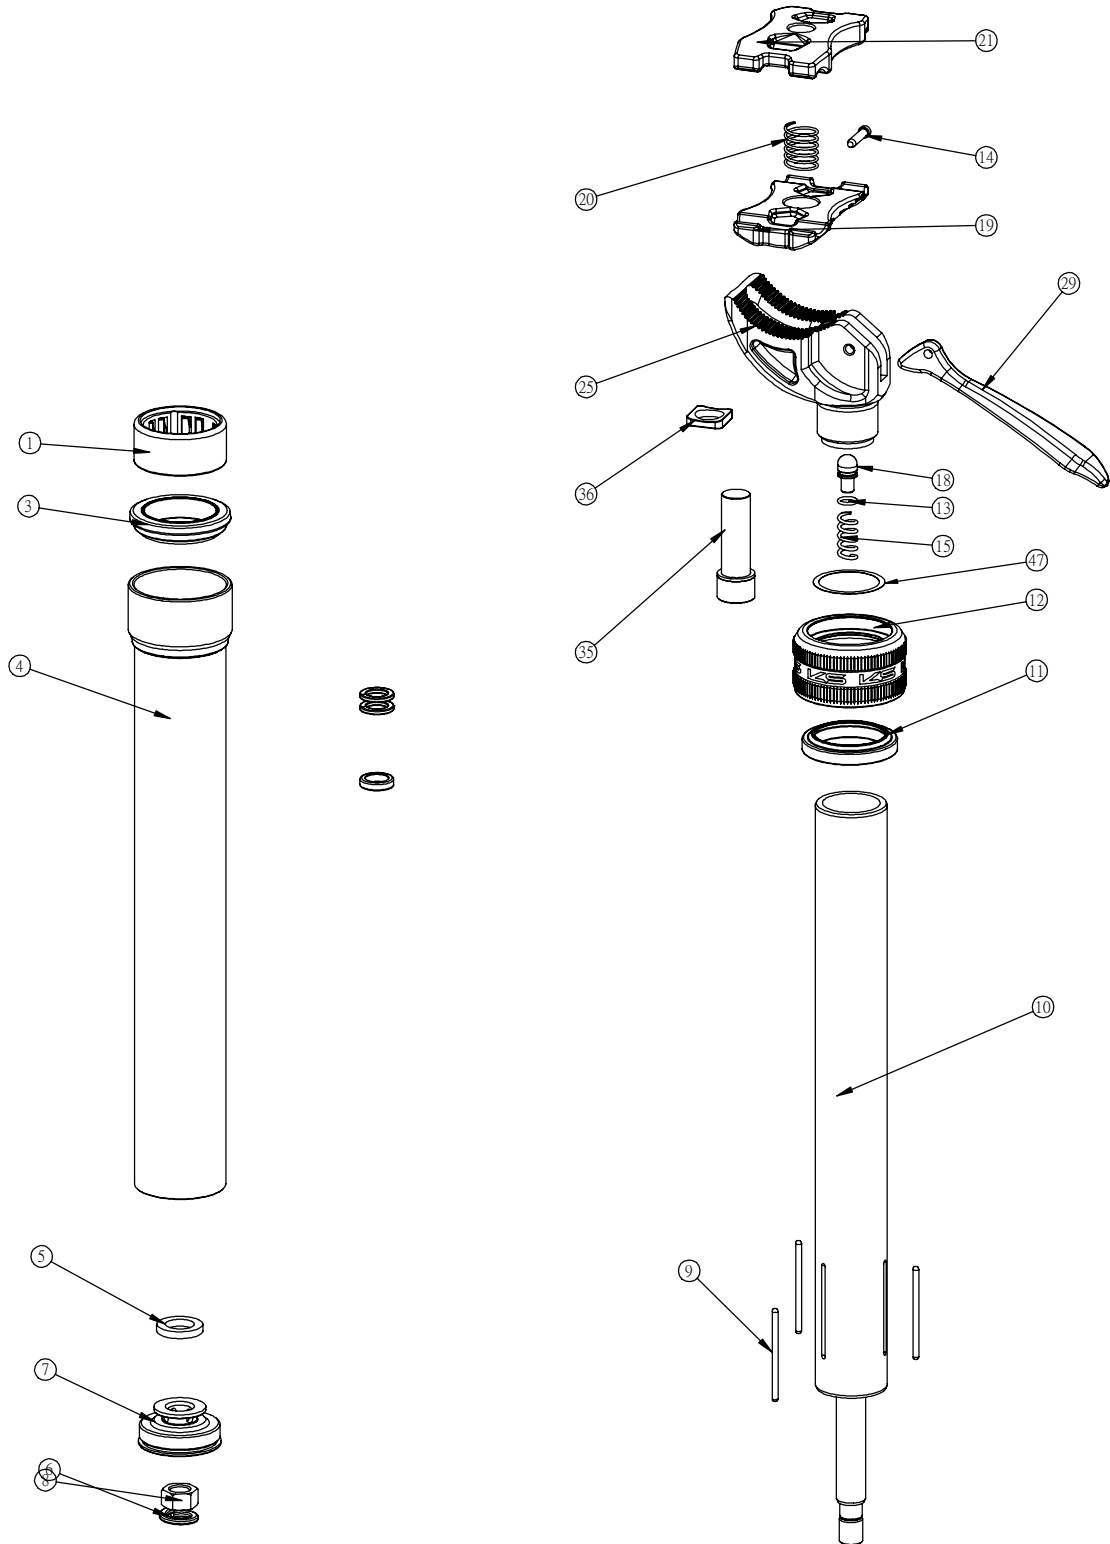

Spare Parts Guide

BOM

Index	Part Number	Description
1	P47 05	Roller Bearing
3	P32 06+P23 05	Du Bushing Carrier
4	P40 BHL	Mast Shaft
5	P13 07	Bottom Out Bumper
6	P56 03	Spring washer
7	P10 09	Mast Shaft End Cap
8	P54 02	Cartridge Shaft Nut
9	P26 HL	Lower Guide Bushing
10	A3102-75 A3102-100 A3102-125	Oil Pressure Stick
11	P43 06	Wiper Seal
12	P10 10	Seal Collar
13	P285*1	Piston O-ring(Ø 5 × Ø 1)
14	P14 26	Lever/Actuator Pivot Pin
15	P55 10	Piston Spring(Dropzone)
18	P26 GL	Piston(Dropzone)
19	P37 02	Lower Seat Clamp (Dropzone)
20	P55 08	Seat Clamp Spring (Dropzone)
21	P37 01	Upper Seat Clamp (Dropzone)
25	P01 18	Clamp Head (Dropzone)
29	P39 07	Integrated Lever
35	P14 19	Seat Clamp Bolt (Dropzone)
36	P31 16	Seat Clamp Bolt Washer(Dropzone)
47	P31 22	Washer