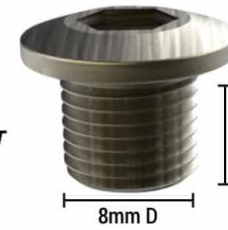

PRAXIS E-RINGS ARE THREADED FOR M8 BOLT
THIS IS FOR MOTOR CLEARANCE AND EASIER RING INSTALL/REMOVAL

M8
CHAINRING BOLT

7mm Thread
Length Min.