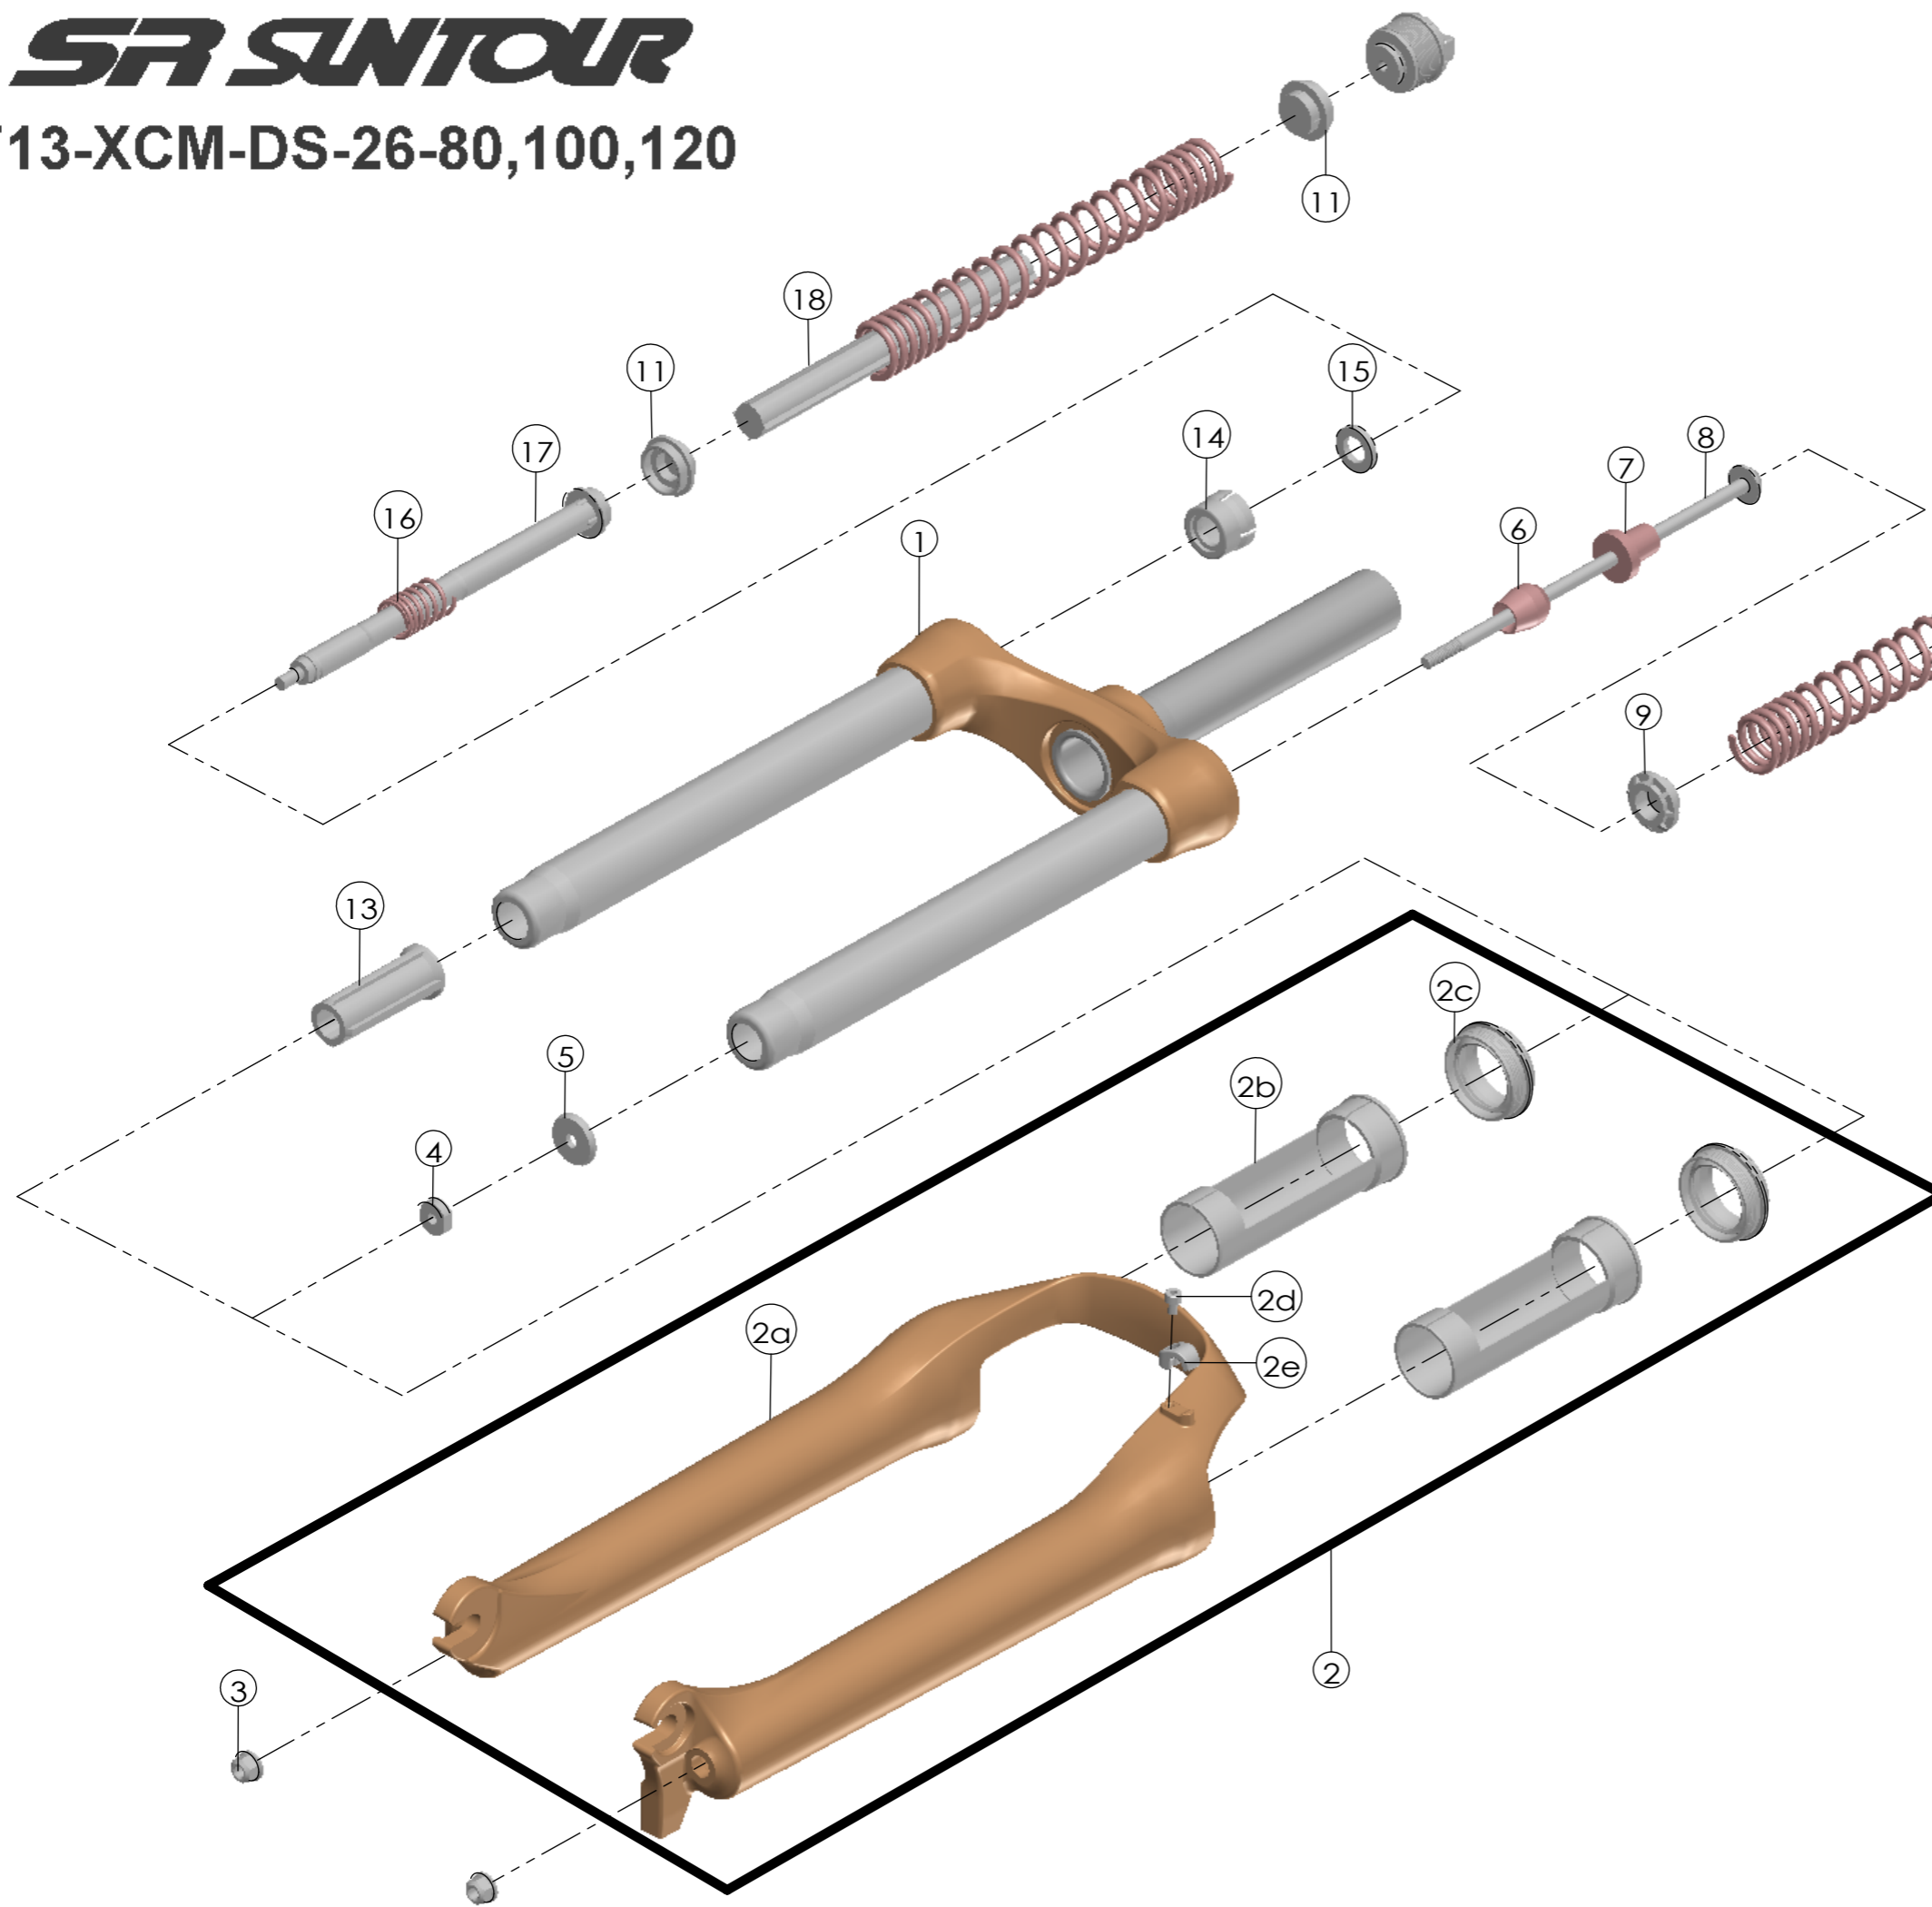

Date	2012.6.7	Version	1
Amended			

NO.	PART NAME	PART CODE	QTY.		
			80	100	120
1	UPPER ASSY	FKZ023-02	1	-	-
		FKZ023-03	-	1	-
		FKZ023-04	-	-	1
2	BOTTOM CASE ASSY	FKZ024-10	1	1	1
2a	BOTTOM CASE	FPB341	1	1	1
2b	SLIDER SLEEVE	FEE785	2	2	2
2c	DUST SEAL	FAA070-10	2	2	2
2d	BOLT	FSB153	1	1	1
2e	HOSE GUIDE	FEE797	1	1	1
3	FIXING NUT	FSN023	2	2	2
4	NUT PLATE	FSN025	1	1	1
5	BOTTOM STOPPER	FEE465	1	1	1
6	REBOUND RUBBER	FEP086-10	1	1	1
7	DAMPER SPACE	FEE530	1	1	1
8	FIXING BOLT	FSB157-02	1	1	1
9	SPRING GUIDE	FEG146-00	1	1	1
10	MAIN SPRING	FEP327-60	2	-	-
		FEP319-60	-	2	-
		FEP435	-	-	2
11	SPRING GUIDE	FEE434-10	3	3	3
12	ADJUST SYSTEM	FKE009-11	2	2	2
13	SUPPORT TUBE	FEE806-20	1	-	-
		FEE806-10	-	1	-
		FEE806	-	-	1
14	FORK NOSE	FEE805	1	1	1
15	REBOUND RUBBER	FEP053	1	1	1
16	REBOUND SPRING	FEP058-20	1	1	1
17	SUPPORT TUBE	FEE800	1	1	1
18	DAMPER	FEP320-20	1	1	1