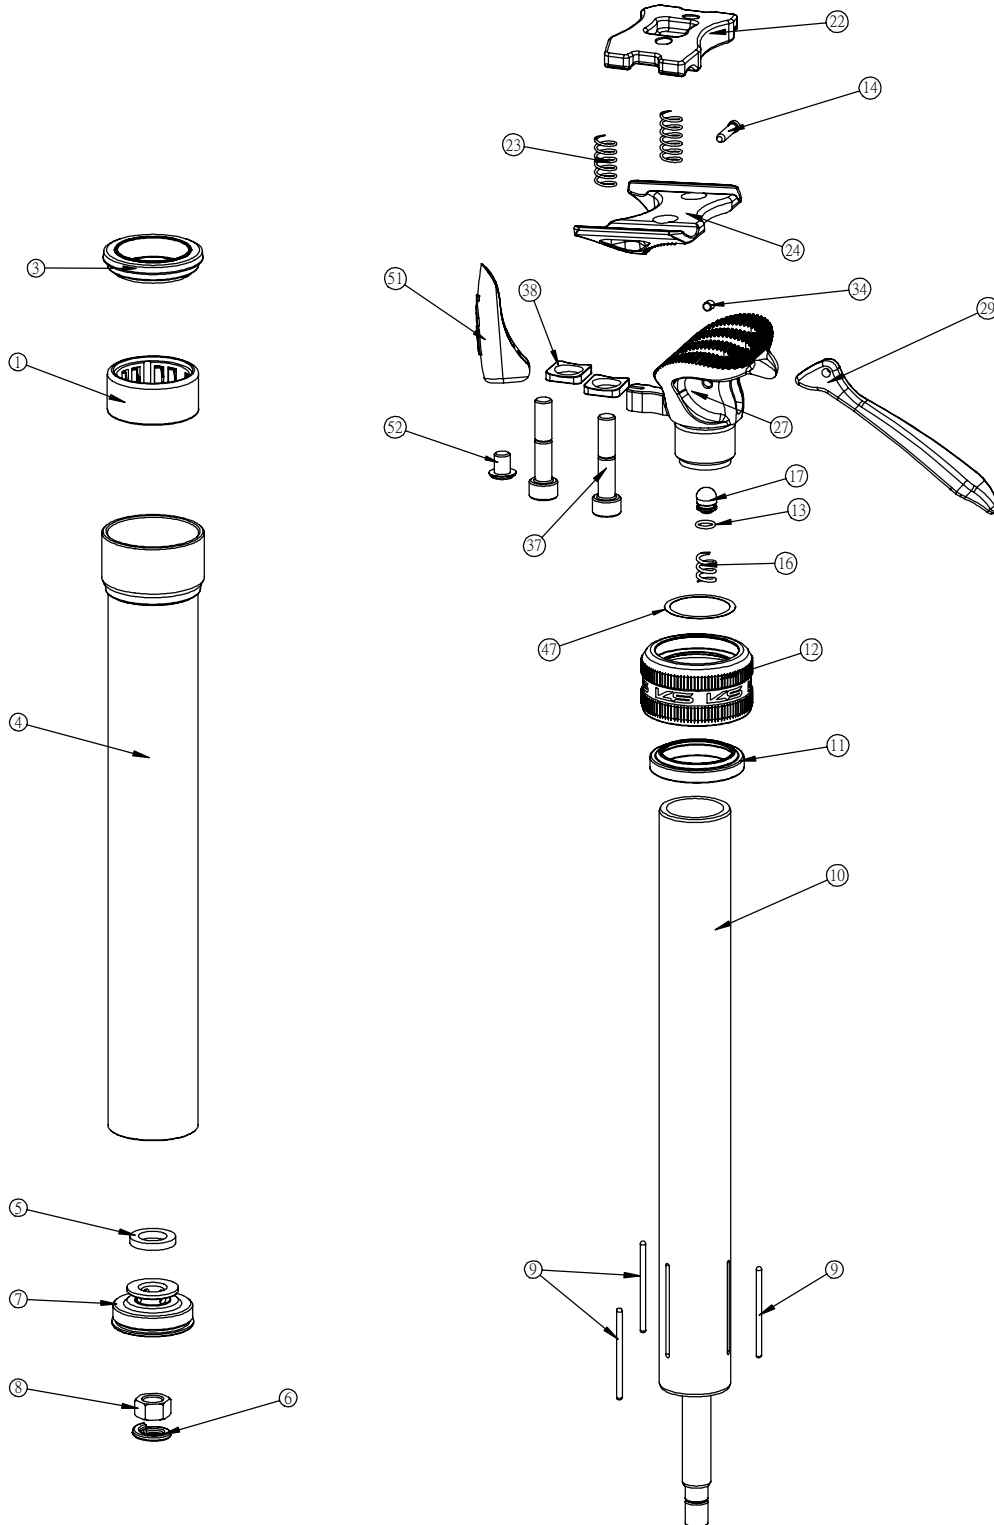

# Spare Parts Guide

# BOM

Index	Part Number	Description
1	P47 05	Roller Bearing
3	P32 06+P23 05	Du Bushing Carrier
4	P40 BHL	Mast Shaft
5	P13 07	Bottom Out Bumper
6	P56 03	Spring washer
7	P10 09	Mast Shaft End Cap
8	P54 02	Cartridge Shaft Nut
9	P26 HL	Lower Guide Bushing
10	A3102-75	Oil Pressure Stick
	A3102-100	
	A3102-125	
	A3102-150	
11	P43 06	Wiper Seal
12	P10 10	Seal Collar
13	P285*1	O-ring( $\varnothing 5 \times \varnothing 1$ )
14	P14 26	Lever/Actuator Pivot Pin
16	P55 15	Piston Spring(Supernatural)
17	P26 JL	Piston(Supernatural)
22	P37 05	Upper Seat Clamp Supernatural)
23	P55 13	Seat Clamp Spring (Supernatural)
24	P37 06	Lower Seat Clamp (Supernatural)
27	P01 21	Clamp Head (Supernatural)
29	P39 07	Integrated Lever
34	P1401	Housing Set Screw
37	P14 29	Seat Clamp Bolt (Supernatural)
38	P31 17	Seat Clamp Bolt Washer(Supernatural)
47	P31 22	Washer
51	P43 12	Mud Guard
52	P43 11	Retainer Pin