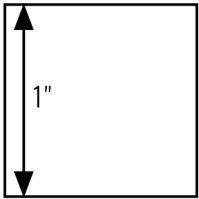

SIZE KEY

- SMALL
- MEDIUM
- . - . - . LARGE
- X-LARGE

2 CM TEST SQUARE

1" TEST SQUARE

PAGE LAYOUT

A	B	C	D
X	E	F	G

RIPIO FRAME BAG SIZING TEMPLATE

Print pattern at 100%; do not scale to fit paper. Before cutting, measure the 1"x1" test square on this page (A) to make sure the pattern pieces are to scale. Cut or fold the excess paper around the borders and tape the pages together according to the diagram.