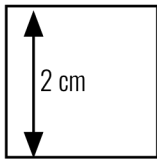

SIZE KEY

- SMALL
- MEDIUM
- . - . - . LARGE
- X-LARGE

2 CM TEST SQUARE

1" TEST SQUARE

PAGE LAYOUT

A	B	C	D
X	E	F	G

RIPIO FRAME BAG SIZING TEMPLATE

Print pattern at 100%; do not scale to fit paper. Before cutting, measure the 1"x1" test square on this page (A) to make sure the pattern pieces are to scale. Cut or fold the excess paper around the borders and tape the pages together according to the diagram.